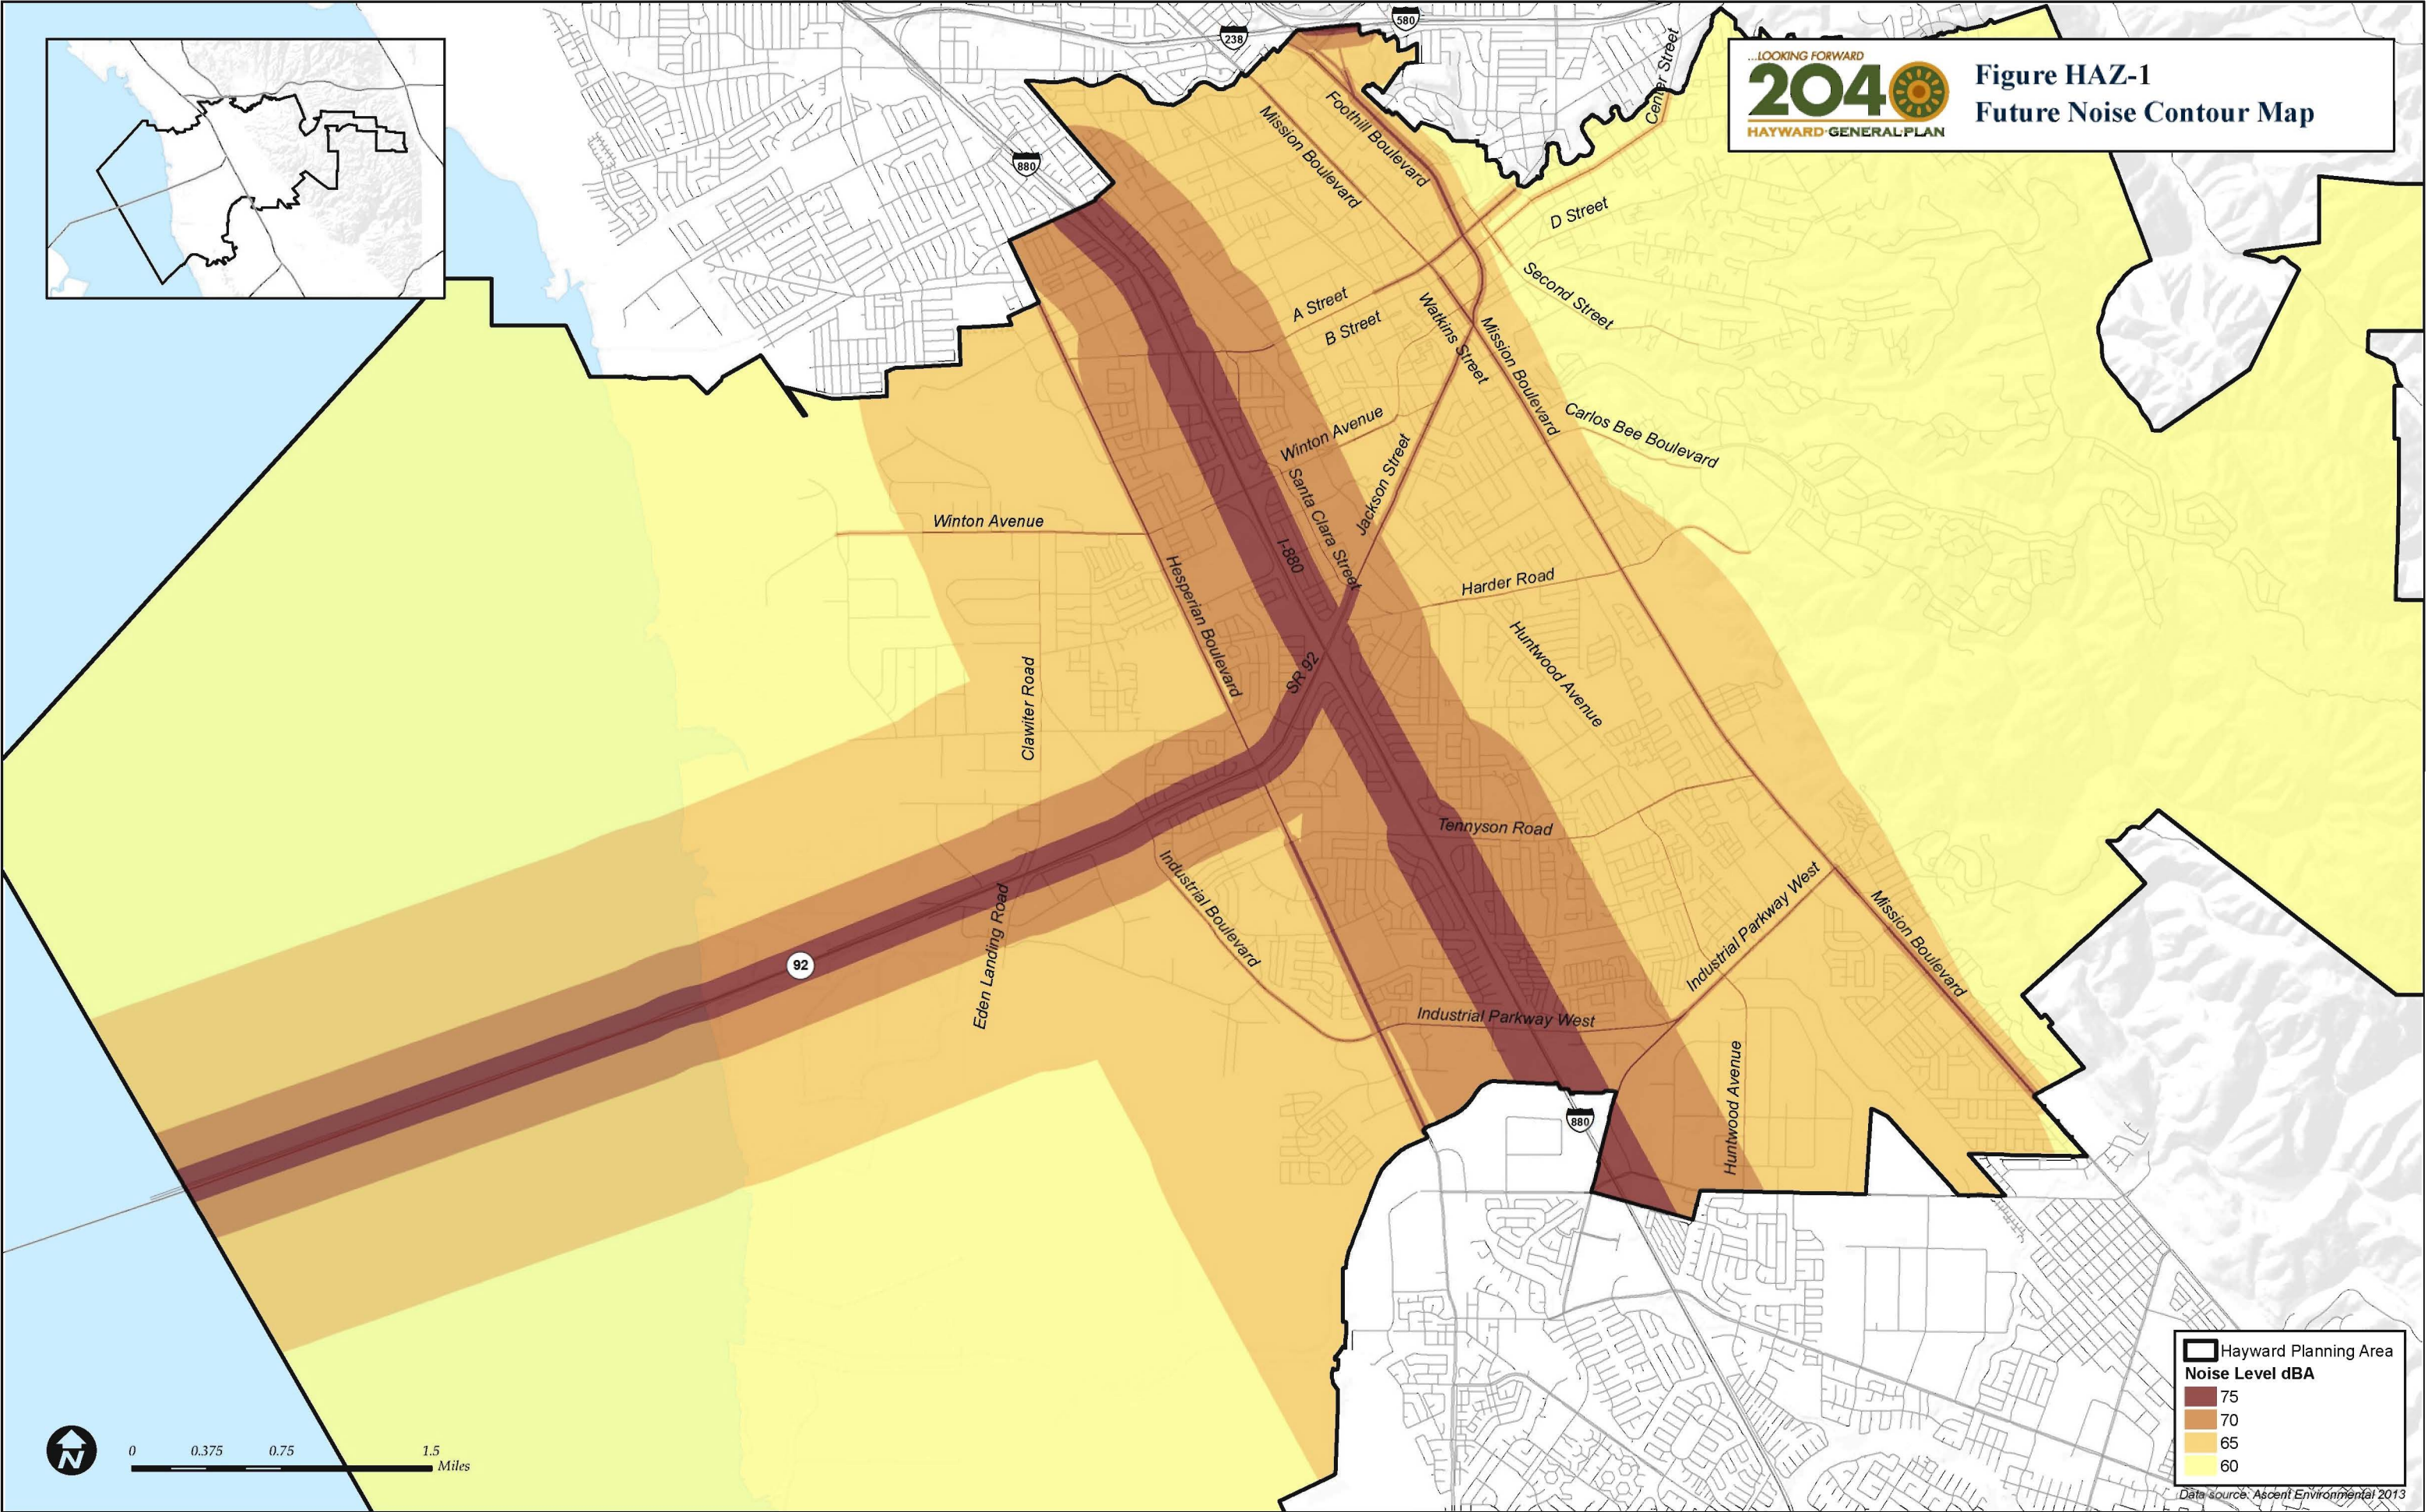

...LOOKING FORWARD
2040 
HAYWARD GENERAL PLAN

**Figure HAZ-1
Future Noise Contour Map**

Hayward Planning Area

Noise Level dBA

- 75
- 70
- 65
- 60

Data source: Ascent Environmental 2013